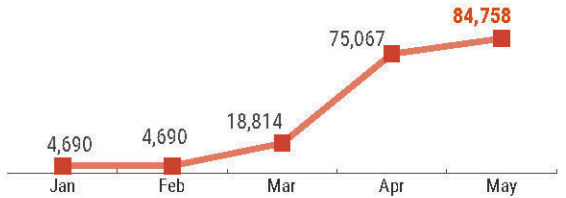

SUDAN

Inter-communal Conflicts and Armed Attacks (January -May 2022)

— International boundary
 - - - State boundary
 - - - Undetermined boundary

People displaced
 People injured
 People killed

States affected²

Number of incidents by locality²

1 - 4 5 - 10 >10

84,758 People displaced¹
179 People killed²
196 People injured²
129 Incidents²

NUMBER OF PEOPLE DISPLACED (CUMULATIVE)¹

NUMBER OF INCIDENTS BY MONTH²

NUMBER OF INCIDENTS BY STATE (CUMULATIVE)²