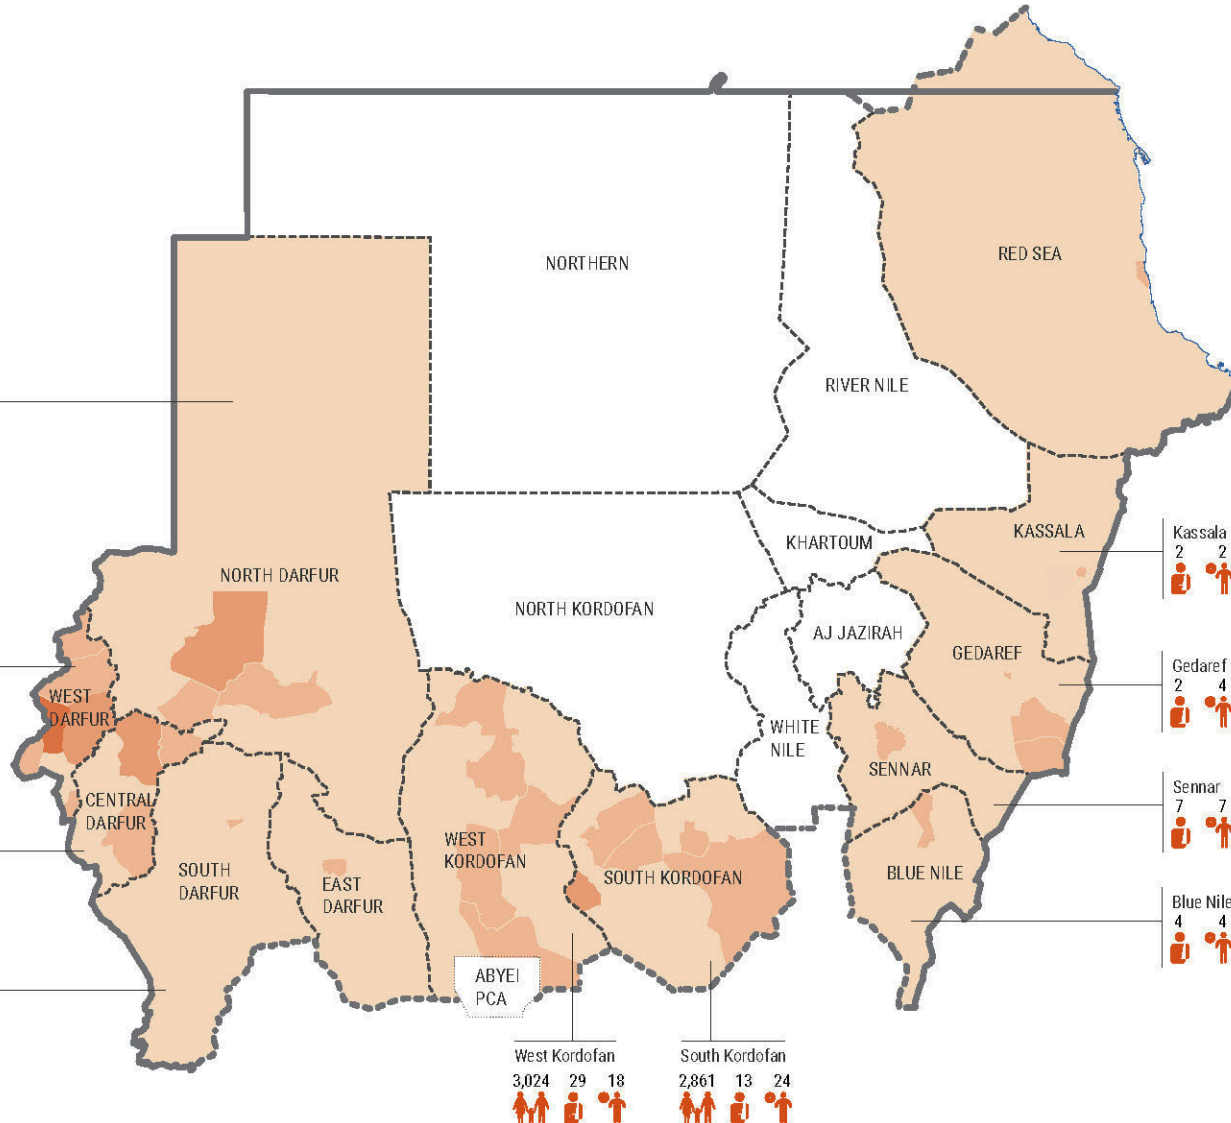

SUDAN

Inter-communal Conflicts and Armed Attacks (January -May 2022)

— International boundary
 - - - State boundary
 - - - Undetermined boundary

People displaced
 People injured
 People killed

States affected²

Number of incidents by locality²

1 - 4 5 - 10 >10

84,758 People displaced¹
179 People killed²
196 People injured²
129 Incidents²

NUMBER OF PEOPLE DISPLACED (CUMULATIVE)¹

NUMBER OF INCIDENTS BY MONTH²

NUMBER OF INCIDENTS BY STATE (CUMULATIVE)²