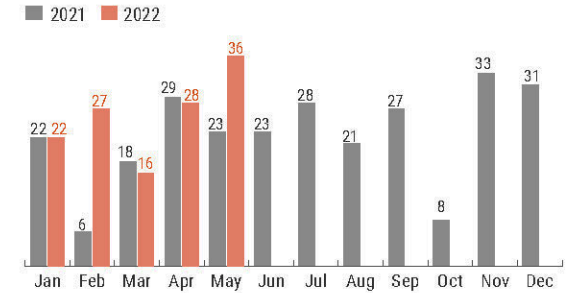

Number of incidents by locality²

1 - 4 5 - 10 >10

84,758 People displaced¹
179 People killed²
196 People injured²
129 Incidents²

NUMBER OF PEOPLE DISPLACED (CUMULATIVE)¹

NUMBER OF INCIDENTS BY MONTH²

NUMBER OF INCIDENTS BY STATE (CUMULATIVE)²